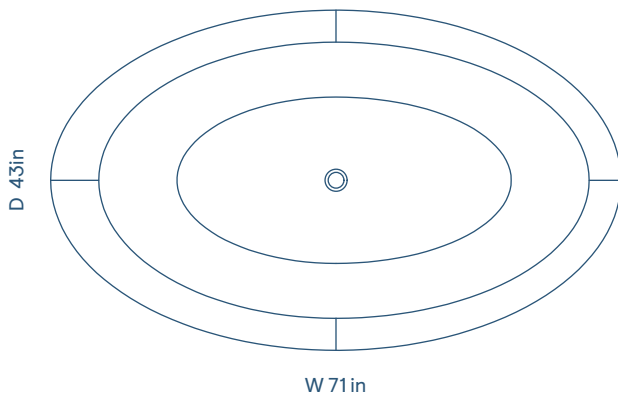

DIMENSIONS W × H × D
71 × 21 × 43 in
1810 × 527 × 1080 mm

MATERIAL OPTIONS
Dover White/ Bianco Carrara
Dover White/ Lightning Grey
Dover White/ Twilight
Gull Grey/ Bianco Carrara
Gull Grey/ Twilight
Gull Grey/ Lightning Grey

Vessel Bath

Plan

Front Elevation

Side Elevation