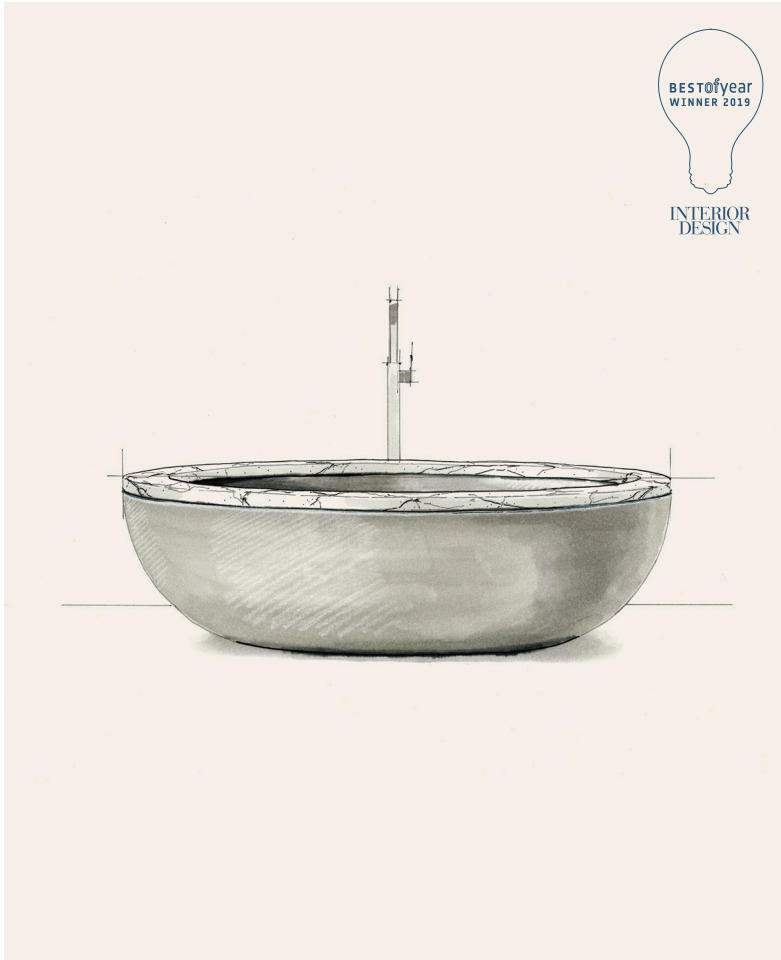

WILLIAM GRAY

MRWILLIAMGRAY.COM @MRWILLIAMGRAY BY MEYER DAVIS

PRODUCT: Vessel Bath

COLLECTION: VESSEL

MANUFACTURER: CLAYBROOK

CURATED BY:
2019, N.Y.C.

William Gray

WG

©2020 WILLIAM GRAY INC.

Vessel Bath

PRODUCT ID H46401

DESCRIPTION Natural stone frames a deep soaking tub crafted from reconstituted stone, creating a luxurious ledge. This sumptuous ellipse is ideal when installed floating within a master bathroom. Custom sizes and finishes are available upon request.

DIMENSIONS W × H × D
71 × 21 × 43 in
1810 × 527 × 1080 mm

MATERIAL OPTIONS
Dover White/ Bianco Carrara
Dover White/ Lightning Grey
Dover White/ Twilight
Gull Grey/ Bianco Carrara
Gull Grey/ Twilight
Gull Grey/ Lightning Grey

FINISHES
a. Dover White
b. Gull Grey
c. Bianco Carrara
d. Twilight
e. Lightning Grey

a

b

c

d

e

Vessel Bath

Vessel Bath